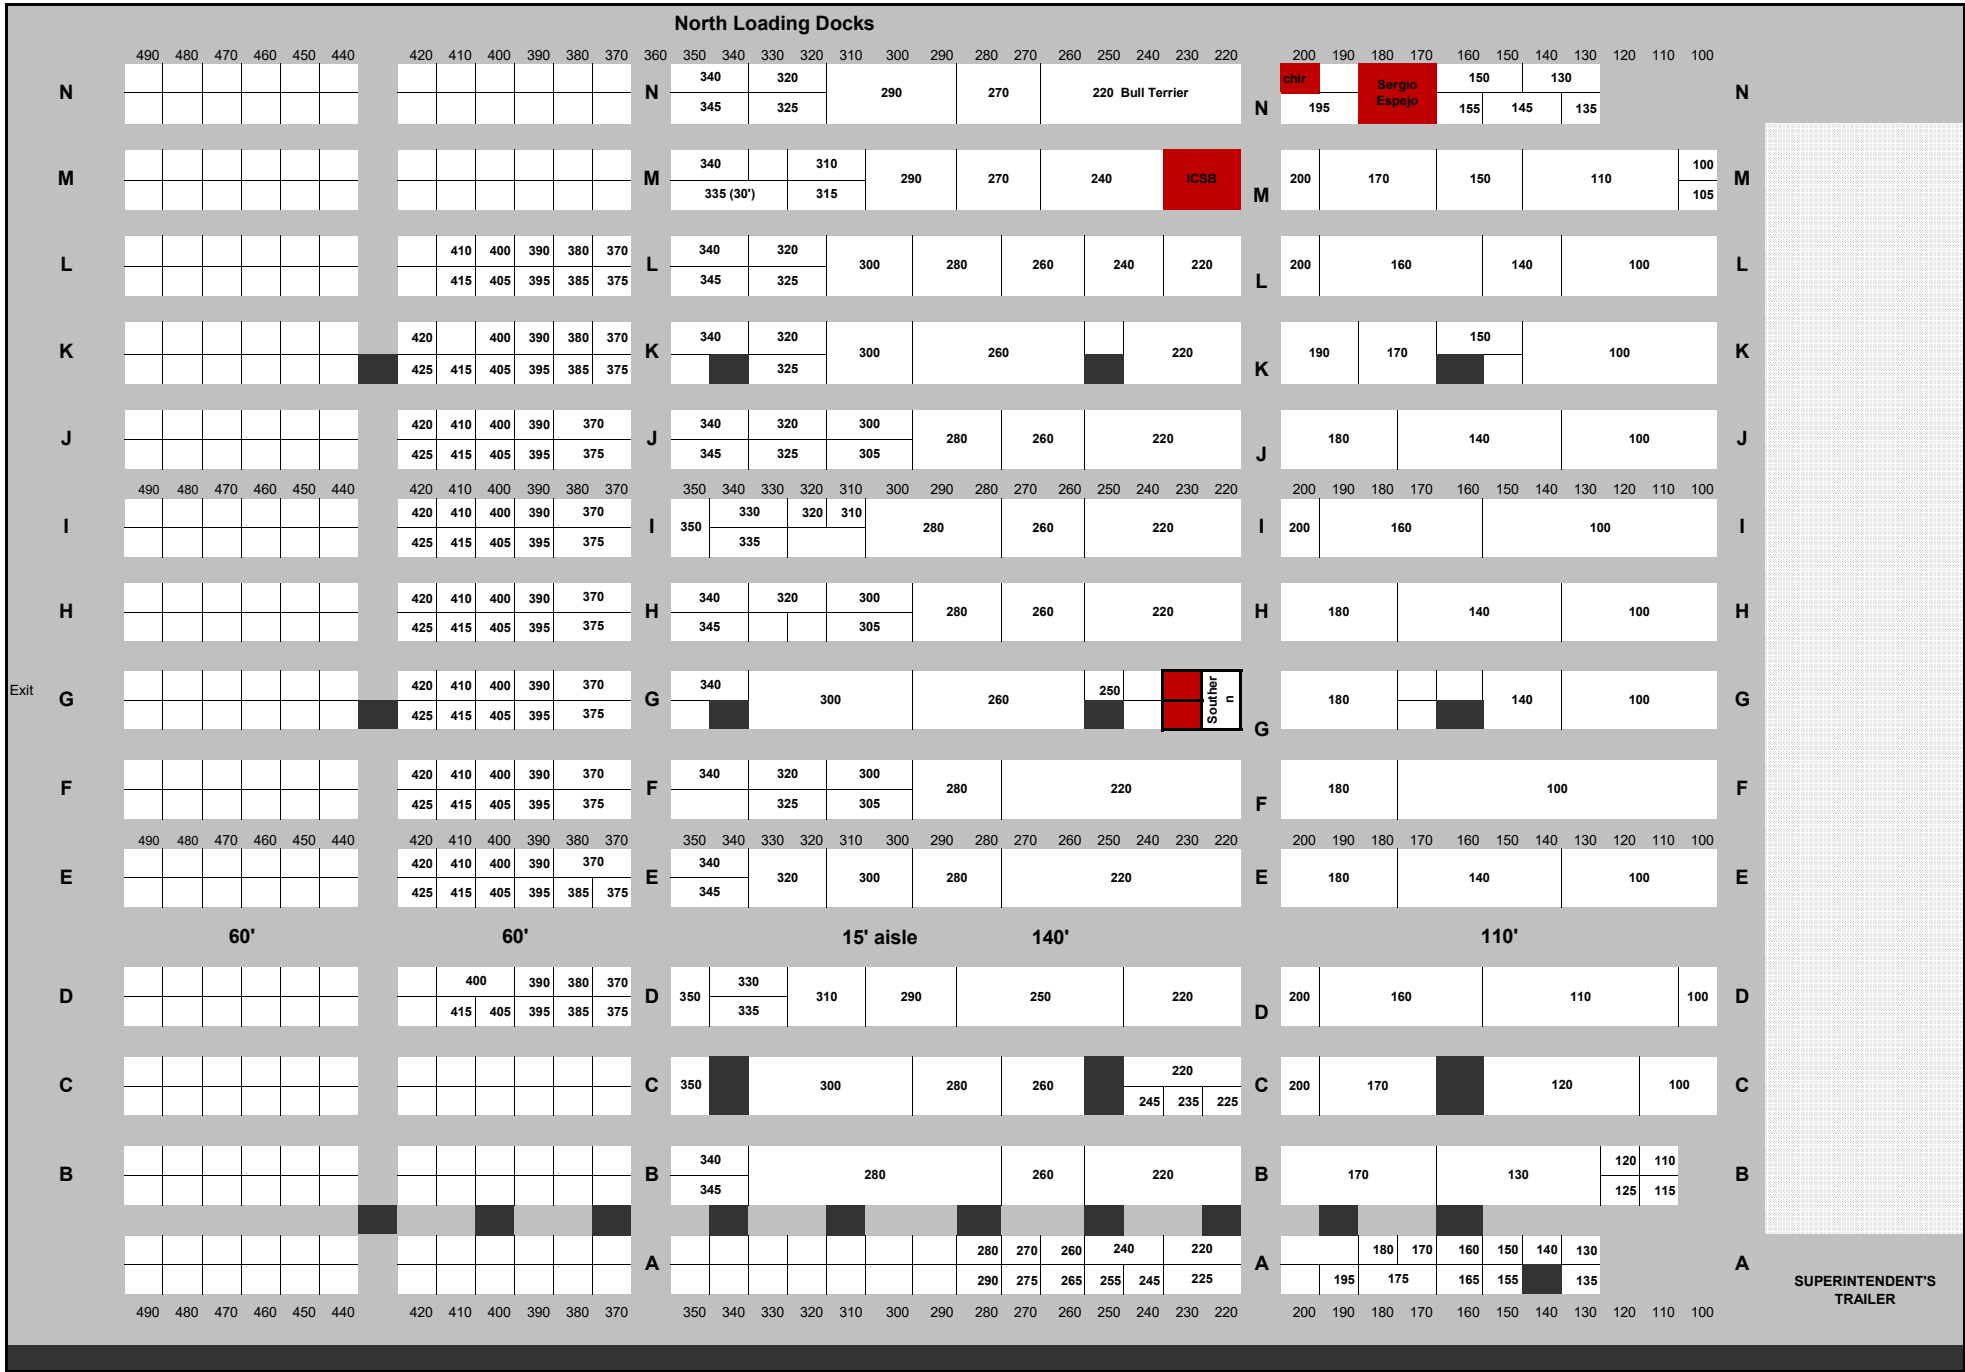

North Loading Docks

**HWSDS  
GROOMING RESERVATION MASTER  
2019**

<b>Name</b>	<b>SPACE</b>		<b>Name</b>	<b>SPACE</b>		<b>Name</b>	<b>SPACE</b>
Adams, Kari	L280		Clark, Cherilynn	N340		Galle, Terri	D110
Ainsworth, Nita	A265		Clute, Shawn	K100		Gargallo, Frank	N145
Aitken, Kelli	J325		Cohen, Paula	L220		Gear, Rebecca	B220
Akita Club	D310		Colson, Nancy	J340		Getter, Kathleen	C235
Alexandeer, Dana	C225		Combs, Brenda	M110		Gibson, Jenny	E280
Allen, Russell	D380		Conger, Connie	L300		Girnder, Andy	E385
Allman, Marie	M290		Conner, Katherine	I330		Gonzalez, Selina	H410
Anderson, Nancy	I375		Conner, Nicole	E345		Gorney, Erin	A165
Andras, Jim	G140		Conroe, KC	D290		Great Dane Club	C300
Andric, Melinda	I260		Crawford, Jim	C100		Gustavson, Tracy	M340
Arnett, Teresa	H425		Crivello, Stacy	E375		Hanson, Cindy	I310
Averitt, Derrick	F415		Cross, Mary	D330		Harper, David	F100
Avila, Karena	K370		Davie, Polly	L395		Hastedt, Sylvia	I320
Ayers, Missy	M335		Davis, Gabrielle	I415		Hayes, Janice	F180
Barnes, Becky	G370		Davis, Leslie	A155		Haywood, Taylor	H320
Beatty, Boe	H260		Davissou, MariLynn	E370		Heimann, Rebecca	D220
Bedeau, Nikki	E180		Day, Rick	F325		Hiatt, Laura	K320
Beltz, Ashley	I405		De La Garza, Cathy	A130		Hines, Dawn	H400
Bennett, Bonnie	D385		Demers, Lois	L100		Holibaugh, Tonia	H375
Benson, Carol	H390		DeSoto, Kelli	K425		Houston All Terrier	N320
Bettendorf, Kimberley	B280		Dewey, Penny	N135		Howell, Lucian	F395
Bias, Ken	G250		Dillman, Ruth	H180		Hudson, Kennon	L415
Bichon Frise Club	L240		Divin, Diane	H340		Hurst, Sherri	C120
Bischoff, Brianna	B130		Dixon, Kathryn	N345		ICSB Trailer	M220
Bishea, Kande	J395		Draper, Nancy	F375		Italian Greyhound	M315
Bonin, Keith	A270		Drennan, Jull	F300		Jenkins, Emma	A255
Booth, John	D390		Durbin, Jean	I160		Joffrion, Mary	I395
Boston Terrier Club	M310		Eberhart, Jan	H305		Johnson, Valerie	A180
Bowen, Teddy	H300		Edwards, Deb	A160		Jones, Dee	E395
Boyd, Sharon	N130		Elliott, Robyn	I390		Kappelmann, Carolyn	J420
Braezeale, Jackie	L140		Ellis, Terry	G420		Keith, Christopher	J140
Braun, Norma	L320		English Cocker Club	E300		Kendrick, Danny	A275
Brazos Valley KC	G300		English Setter Club	A240		King, Judy	E140
Brower, Lisa	F400		Erdman, Ginger	F405		Knox, Tiffany	J180
Brown, Beth	F320		Erstling, Pam	B110		Konrad, Linda	A175
Brown, Betty	H140		Escobedo, Alfonso	I100		Kovar, Kayley	L160
Brown, Bryan	H370		Espejo, Sergio	N170		Kulesa, Trish	G340
Bube, Kathleen	B170		Eymard, Barbara	C220		LaCoe, Carla	F420
Bull Terrier Club	N220		Fails, Kelly	L320		LaFernier, Ann	A245
Bulldog Club	K220		Farlow, Kathleen	D100		Lagmanson, Liz	L375
Burke, Karla	L390		Feagin, Susannah	C200		Langdon, Kay	E390
Bustamante, Sonja	F340		Ferguson, Stormi	G425		Lange, Laura	F425
Cannon, Tiffany	M170		Fertita, Carolyn	G410		Larson, Donna	E400
Cardigan Welsh Corgi	E320		Fertl, Dagmar	B115		Leale, Rose	J305
Case, Cindy	A280		Fisher, Elizabeth	A220		LeBlanc, Yvette	D250
Cavalier Club	N270		Flores, Roxanne	L380		Lee, Mary	K400
Chamberland Kennels	F280		Fowler, Rick	E340		Leibensberger, Deborah	K405
Chamness, Laura	A225		Fox Terrier Club	N325		Lelle, Sonny	J410
Chiropractor	N200		Fry, Shirley	N195		LeRoy, Ruthann	B340